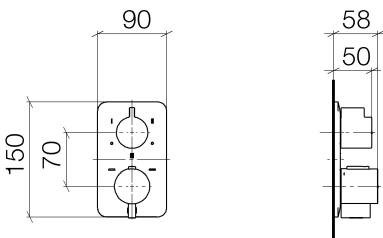

## Shower - Lissé

Concealed thermostat with three-way volume control - polished chrome

Article number: 36 428 845-00 0010

- Diverter with integrated volume control and integrated stops
- Cover plate 5-7/8" x 3-1/2"
- Max. temperature can be set on the trim
- Temperature control handle with safety lock at 100 °F/ 38°C
- (ADA)

## Dimensional drawing

All dimensions in mm / inch = mm x 0,0394

Shower - Lissé

Concealed thermostat with three-way volume control - polished chrome

Article number: 36 428 845-00 0010

## Shower - Lissé

Concealed thermostat with three-way volume control - polished chrome

Article number: 36 428 845-00 0010